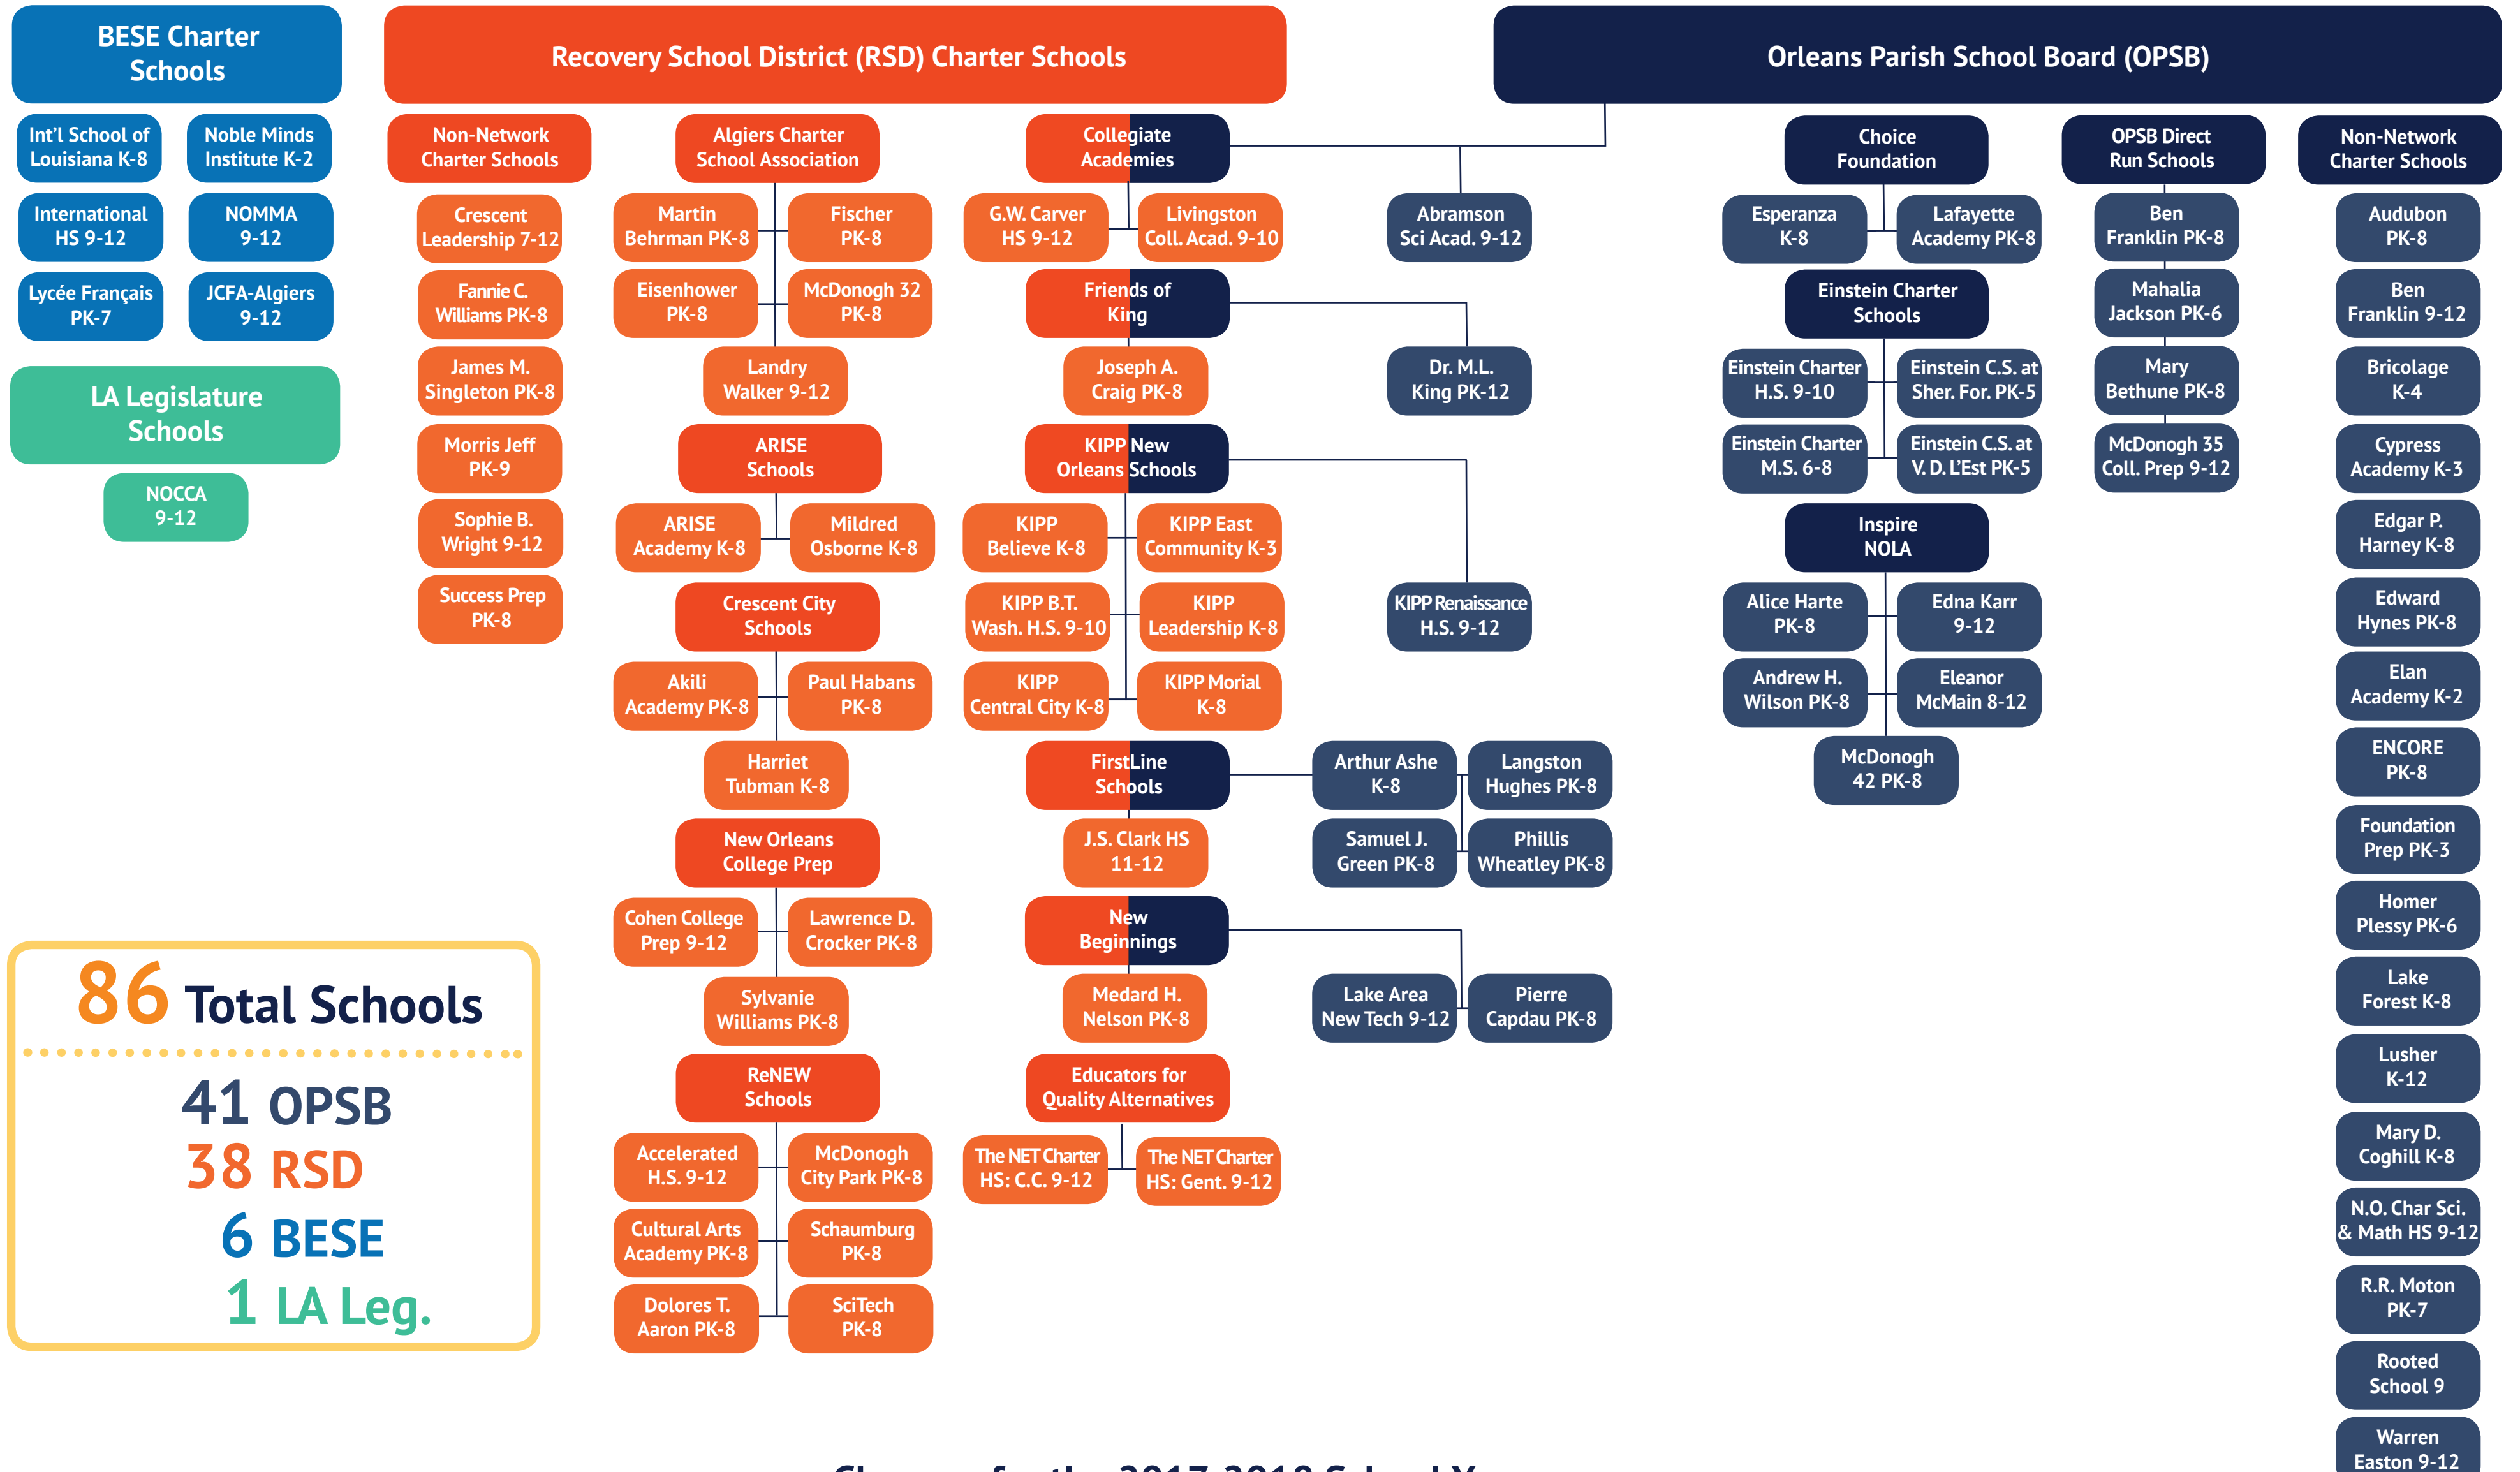

Louisiana Board of Elementary and Secondary Education (BESE) & Louisiana Department of Education (LDOE)

86 Total Schools

41 OPSB
38 RSD
6 BESE
1 LA Leg.

Changes for the 2017-2018 School Year

New Schools - 5: <ul style="list-style-type: none"> Elan Academy K-2 (OPSB) McDonogh 42 (OPSB) Noble Minds Institute K-2 (BESE) Rooted School 9 (OPSB) The NET Charter HS: Gentilly (RSD) 	Closed Schools - 4: <ul style="list-style-type: none"> Algiers Tech 9-12 (RSD) McDonogh 35 Academy 8 (OPSB) McDonogh 42 (RSD) Milestone Academy K-8 (BESE) 	New Transfers to OPSB - 8: <ul style="list-style-type: none"> Abramson Sci Academy 9-12 (Coll. Acad.) Arthur Ashe K-8 (FirstLine) Edgar P. Harney K-8 (Non-Network) Esperanza K-8 (Choice) Lafayette Academy PK-8 (Choice) Langston Hughes PK-8 (FirstLine) Phillis Wheatley PK-8 (FirstLine) Samuel J. Green PK-8 (FirstLine) 	Schools Adding a Grade - 14: <ul style="list-style-type: none"> Akili Academy - Pre-K KIPP B.T. Washington H.S. - 10th Grade Bricolage - 4th Grade Cypress Academy - 3rd Grade Einstein Charter H.S. - 10th Grade Foundation Prep - 3rd Grade Homer Plessy - 6th Grade KIPP East Community - 3rd Grade Livingston Collegiate Academy - 10th Grade Lycée Français - 7th Grade Mahalia Jackson - 6th Grade Mary Bethune - 8th Grade Samuel J. Green - Pre-K Sylvanie Williams - 8th Grade
Schools Changing Names - 1: <ul style="list-style-type: none"> KIPP McDonogh 15 is now KIPP Morial 	Transforming Schools - 2: <ul style="list-style-type: none"> Eleanor McMain 8-12 (Inspire NOLA) McDonogh 42 PK-8 (Inspire NOLA) 	School Mergers - 2: <ul style="list-style-type: none"> KIPP Central City is a merger of KIPP Central City Primary & Central City Academy Gentilly Terrace merged with Pierre Capdau 	